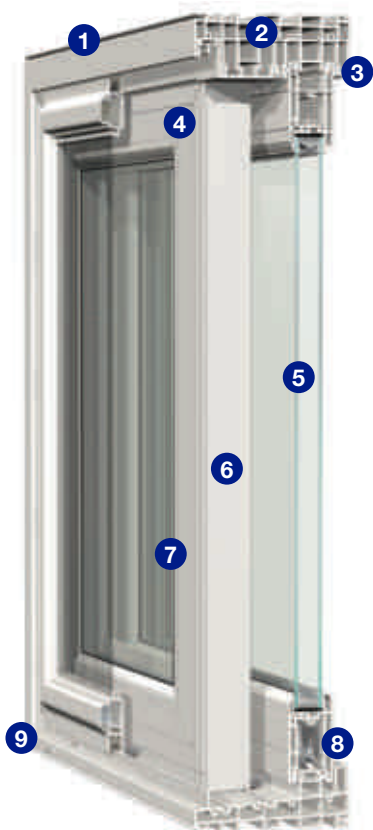

# WINDOW WORLD

Contemporary-Style Sliding Patio Door

*Built to endure everyday wear and tear, our exquisitely crafted Contemporary-Style Sliding Patio Door makes a beautiful entry for your home.*

With a refreshing design featuring symmetrical 3" rails, this quality-built patio door offers a generous glass area for maximum daylighting, while heavy-duty construction and a high-performance glass system ensure years of superior durability and energy efficiency.

# WINDOW WORLD CONTEMPORARY-STYLE SLIDING PATIO DOOR

## Designed for Optimal Performance.

1. Premium vinyl mainframe and sashes are colored throughout and never need to be painted.
2. Double-wall design and multi-chambered construction increase strength and energy efficiency.
3. Dual weatherstripping on the sash increases thermal performance.
4. Sleek 3" rails with mitered and fusion-welded joints enhance aesthetics and durability.
5. 1" thick insulated glass unit<sup>†</sup> with Intercept<sup>®</sup> Warm-Edge Spacer System for energy savings year-round.
6. Steel reinforcement at interlocks and lock rails increases structural integrity.
7. Contoured glazing bead for enhanced appearance.
8. Precision-engineered tandem roller system provides smooth, quiet gliding.
9. Mainframe joints incorporate closed-cell foam gaskets for superior sealing.

## Additional Features:

- Deep interlocks with protective bulb weatherstripping.
- Multi-point locking system with strong steel hook design.
- Interlock incorporates a built-in, anti-lift feature.
- Stainless steel roller track eliminates the possibility of unsightly dark residue.
- Heavy-duty extruded aluminum screen features four adjustable rollers.
- Available in a 2-panel style in 5', 6', 8' and Wisconsin-style widths; 3-panel styles in 9' and 12' widths; and a 4-panel style in a 12' width with center panels that open to each side.
- ENERGY STAR<sup>®</sup> qualified SolarZone<sup>™</sup> insulated glass package options.
- Backed by a Lifetime Limited Warranty.\*