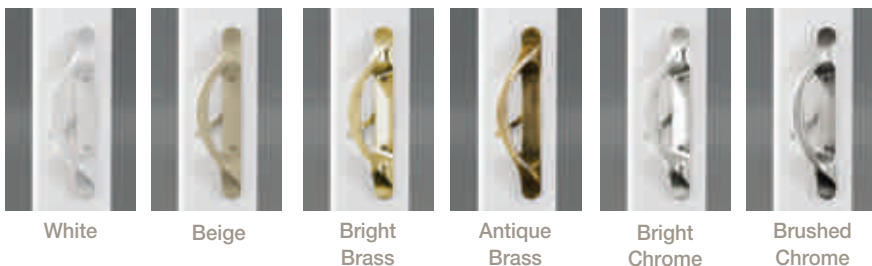

## Designed for Optimal Performance.

1. Premium vinyl mainframe and sashes are colored throughout and never need to be painted.
2. Double-wall design and multi-chambered construction increase strength and energy efficiency.
3. Dual weatherstripping on the sash increases thermal performance.
4. Sleek 3" rails with mitered and fusion-welded joints enhance aesthetics and durability.
5. 1" thick insulated glass unit<sup>†</sup> with Intercept<sup>®</sup> Warm-Edge Spacer System for energy savings year-round.
6. Steel reinforcement at interlocks and lock rails increases structural integrity.
7. Contoured glazing bead for enhanced appearance.
8. Precision-engineered tandem roller system provides smooth, quiet gliding.
9. Mainframe joints incorporate closed-cell foam gaskets for superior sealing.

## Additional Features:

- Deep interlocks with protective bulb weatherstripping.
- Multi-point locking system with strong steel hook design.
- Interlock incorporates a built-in, anti-lift feature.
- Stainless steel roller track eliminates the possibility of unsightly dark residue.
- Heavy-duty extruded aluminum screen features four adjustable rollers.
- Available in a 2-panel style in 5', 6', 8' and Wisconsin-style widths; 3-panel styles in 9' and 12' widths; and a 4-panel style in a 12' width with center panels that open to each side.
- ENERGY STAR<sup>®</sup> qualified SolarZone<sup>™</sup> insulated glass package options.
- Backed by a Lifetime Limited Warranty.\*

## Decorative Handles.

The Contemporary-Style Patio Door handle features an easy-to-use thumb latch design. Choose from six interior finishes; exterior color choices are white, beige and black.