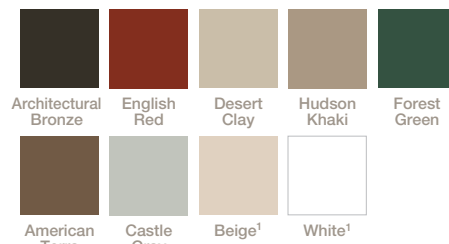

## Decorative Handles.

The Contemporary-Style Patio Door handle features an easy-to-use thumb latch design. Choose from six interior finishes; exterior color choices are white, beige and black.

## Exterior Colors.

## Interior Colors.