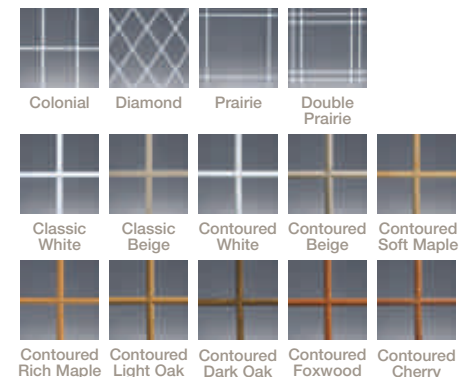

Interior Grids.