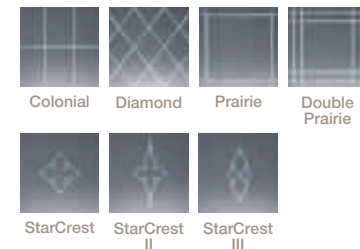

Cut Glass.

¹ Extruded solid color.