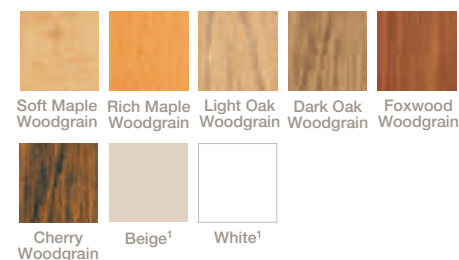

## Decorative Handles.

The Contemporary-Style Patio Door handle features an easy-to-use thumb latch design. Choose from six interior finishes; exterior color choices are white, beige and black.

## Exterior Colors.

## Interior Colors.