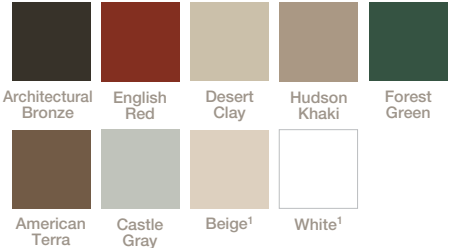

Exterior Colors.

Interior Colors.

Interior Grids.

Cut Glass.

¹ Extruded solid color.

² White woodgrain is available with a beige base only.

North Wilkesboro, NC 28659
1-800 NEXT WINDOW | 1-800-639-8946
www.WindowWorld.com