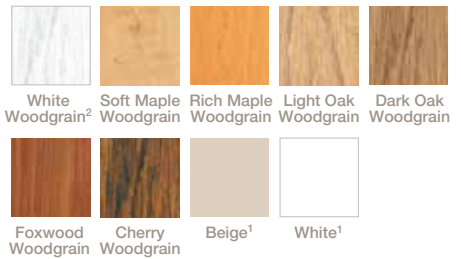

Exterior Colors.

Interior Colors.

Interior Grids.

Cut Glass.

¹ Extruded solid color.

² White woodgrain is available with a beige base only.

North Wilkesboro, NC 28659
1-800 NEXT WINDOW | 1-800-639-8946
www.WindowWorld.com