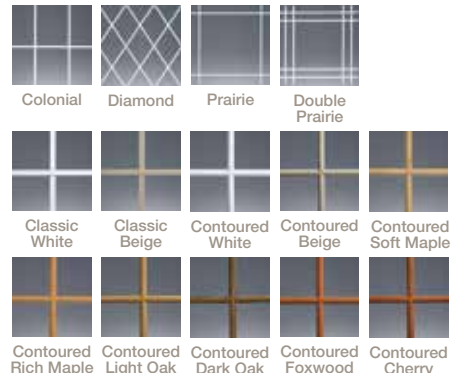

Awning Windows.

Opening up and out, Awning Windows are a versatile design component as well as an easy way to add ventilation to any room.

- Combine Awning Windows with fixed lites to create a larger window group.
- Beveled exterior sash creates a slimline design and the appearance of a larger glass area.
- Performance-engineered hinge system provides easy operation from inside the home.
- Dual-point locking system ensures a tight seal and enhanced thermal performance.
- Multiple lite configurations are available in a single mainframe.

Exterior Colors.

Interior Colors.

Interior Grids.

Cut Glass.

¹ Extruded solid color.

² White woodgrain is available with a beige base only.

North Wilkesboro, NC 28659
1-800 NEXT WINDOW | 1-800-639-8946
www.WindowWorld.com